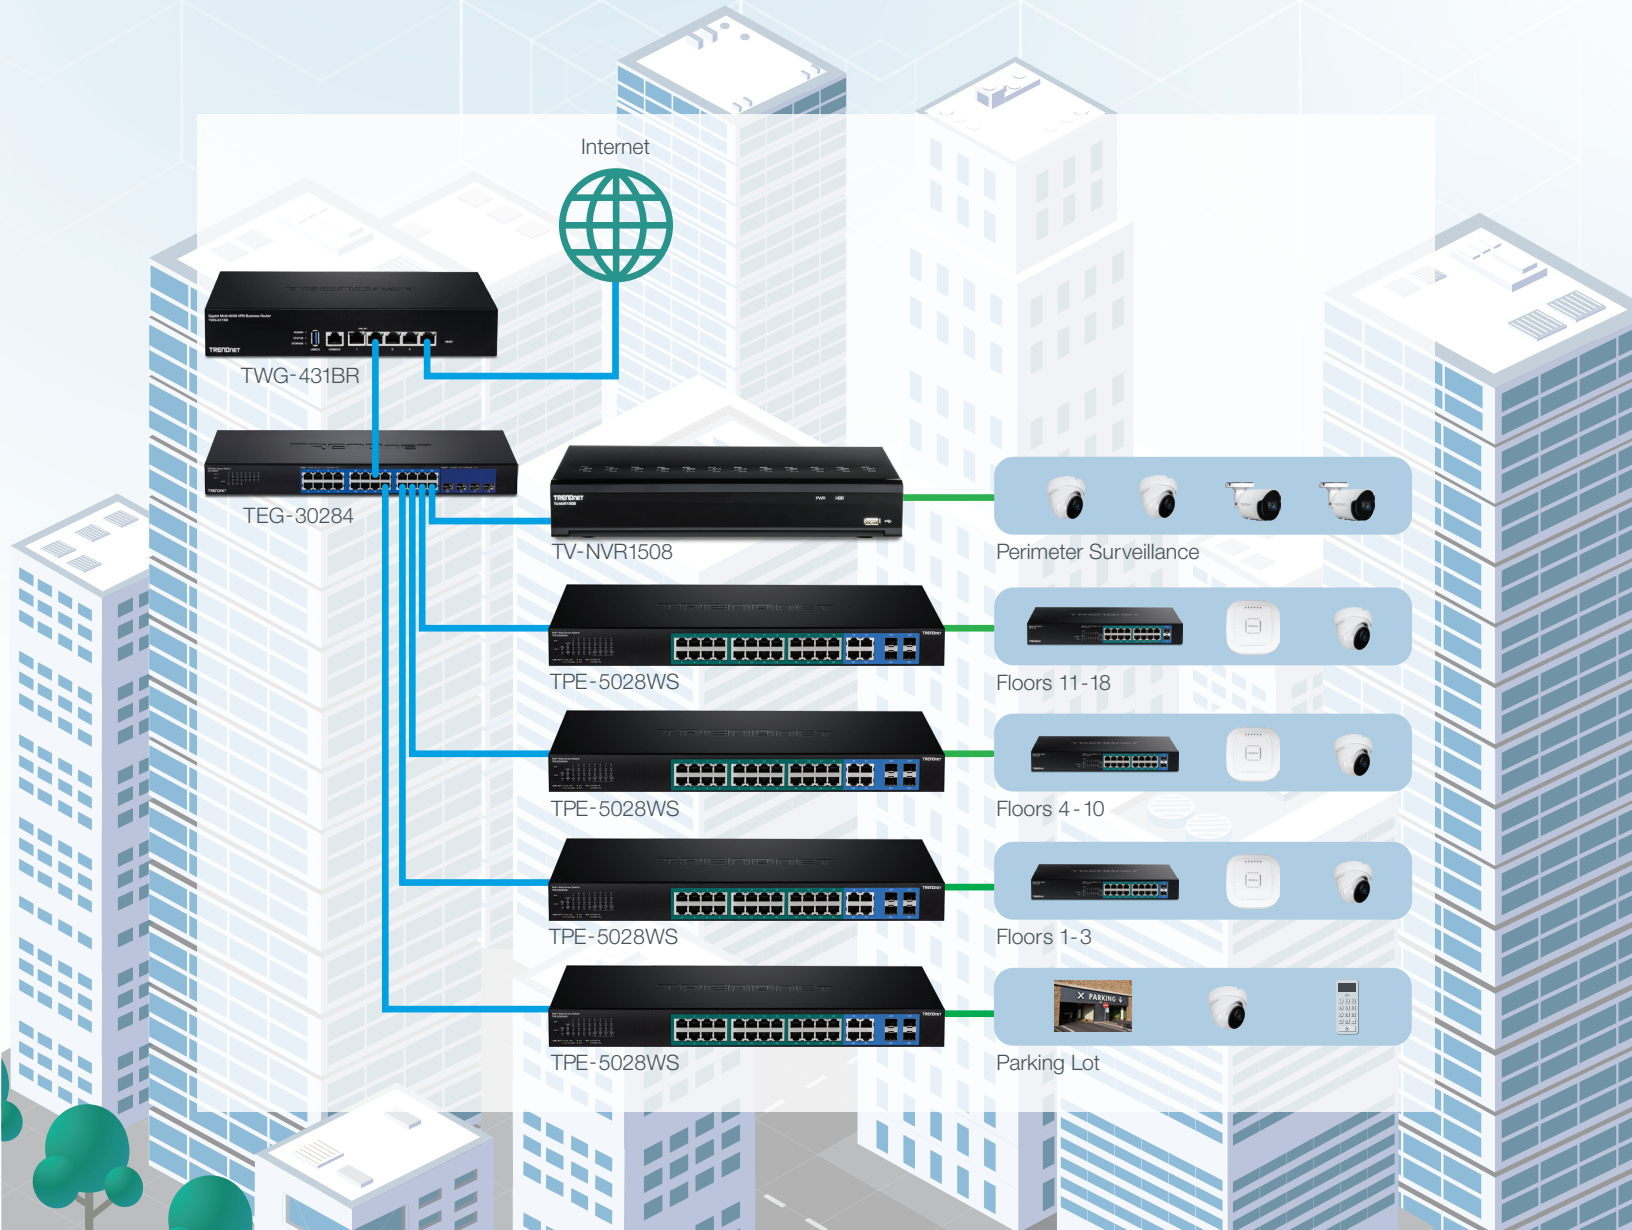

# Corporate

Floor-to-floor network communications with end-to-end network surveillance solutions. High-performance switches and APs for reliable connectivity, and IP cameras and NVRs for building and employee protection.

### TWG-431BR

Gigabit Multi-WAN VPN Business Router

### TEG-30284

28-Port Gigabit Web Smart Switch with 10G SFP+ Slots

### TPE-5028WS

28-Port Gigabit Web Smart PoE+ Switch