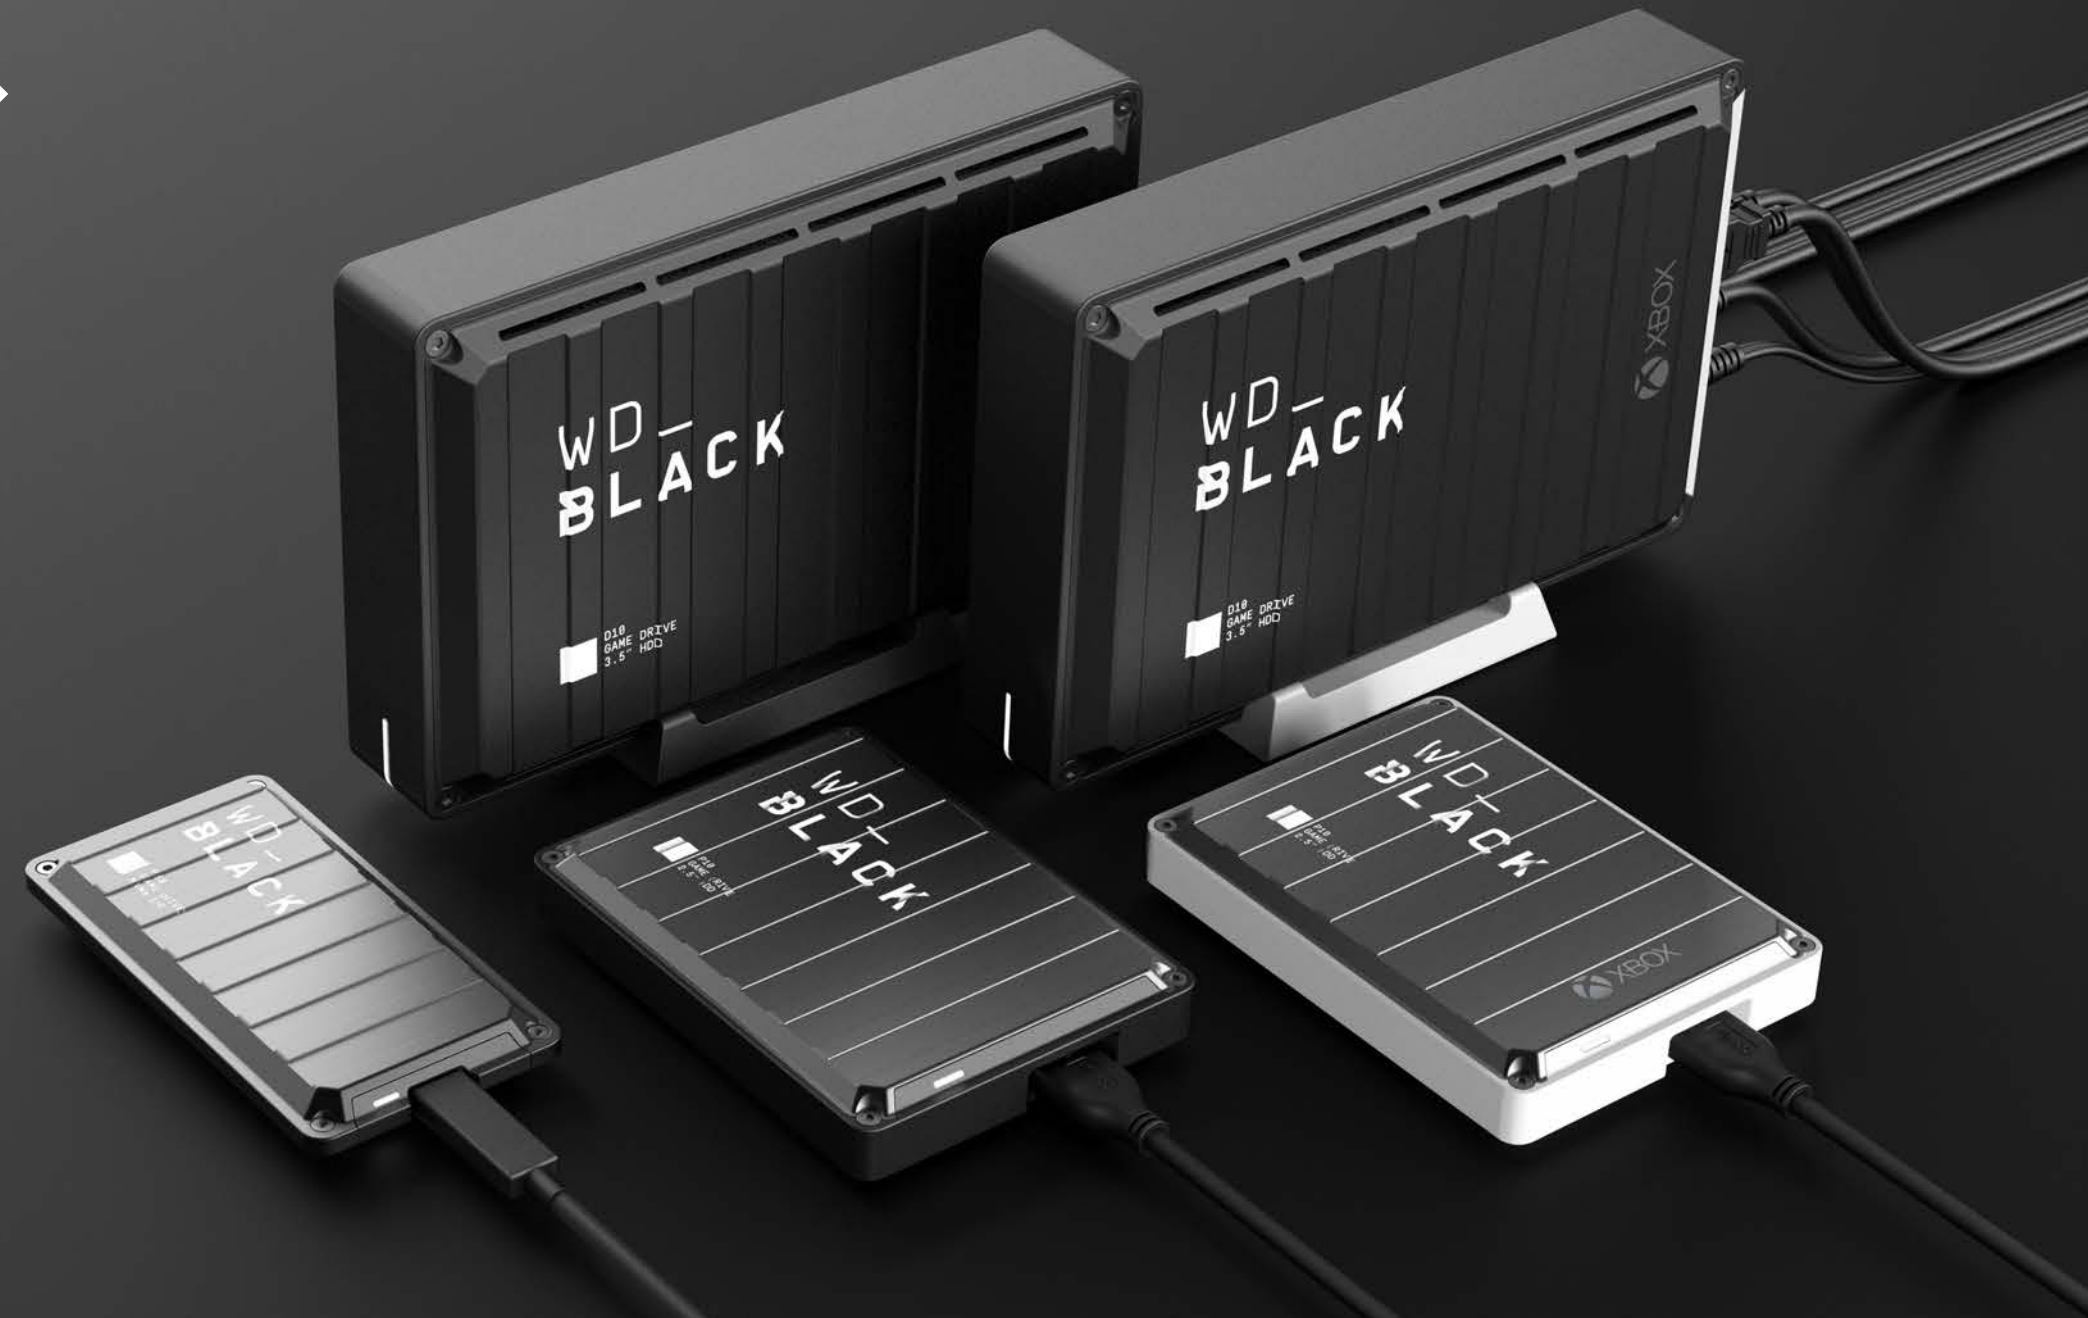

PERFORMANCE STORAGE, PURPOSE-BUILT FOR STORAGE

Gaming Storage

WD_BLACK™ P10 GAME DRIVE

WD_BLACK™ D10 GAME DRIVE

WD_BLACK™ P50 GAME DRIVE SSD

WD_BLACK™ SN750 NVMe™ SSD

WD_BLACK™ P10 GAME DRIVE FOR XBOX ONE™

WD_BLACK™ D10 GAME DRIVE FOR XBOX ONE™

WD_BLACK™

Expand your growing game library

WD_BLACK™ P10 GAME DRIVE

The WD_Black P10 Game Drive is a top-tier external HDD built specifically for gamers looking to expand the potential of their console or PC. It's a portable form factor that comes in capacities up to 5TB to save up to 125 games*. Now, with WD_Black P10 Game Drive, you can drive your game the way you choose.

MODEL
WDA3AXXXBBK, 4 to 5TB
WDAA2XXXXBBK, 2TB

Works with PlayStation™ 4, Xbox One™, Works
Windows® 10 and macOS Mojave
3-year limited warranty

WD_BLACK™ D10 GAME DRIVE

The WD_BLACK D10 Game Drive adds 8TB of extra storage to build your console or PC game library up to 200 games*, or relive your best in-action moments by saving your favorite gameplay recordings. Rated at 7200 RPM with active cooling technology, WD_BLACK D10 Game Drive has read speeds up to 250MB/s to kick your game into high-performance mode.

MODEL
WDBA3P0080HBK, 8TB

Works with PlayStation™ 4, Xbox One™, Windows® 10
and macOS Mojave
3-year limited warranty

WD_BLACK™ P50 GAME DRIVE SSD

The WD_Black P50 Game Drive SSD provides the tools you need to drive your game. With read speeds of up to 2000MB/s and up to 2TB of storage, you'll spend less time waiting to get back in the game and more time actually playing. Designed from the ground up with the gamer in mind, the WD_Black P50 Game Drive SSD is future-ready with a SuperSpeed USB [20Gb/s] interface to provide full compatibility to your PC or console.