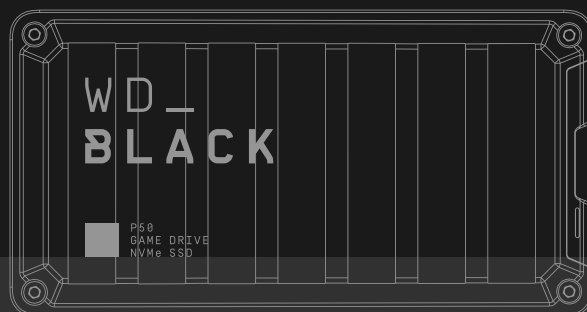

PRODUCT SPECIFICATIONS

CAPACITIES AND MODELS

2TB WDBA3S0020BBK
1TB WDBA3S0010BBK
500GB WDBA3S5000ABK

CONTENTS

- WD_BLACK™ P50 GAME DRIVE SSD
- USB TYPE-C TO TYPE-C CABLE
- USB TYPE-C TO TYPE-A CABLE
- QUICK INSTALL GUIDE

INTERFACE

USB 3.2 GEN2X2

DIMENSIONS

LENGTH: 118MM [4.65IN]
WIDTH: 62MM [2.44IN]
HEIGHT: 14MM [0.55IN]
WEIGHT: 115G [0.25LBS]

OPERATING SPECIFICATIONS

OPERATING TEMPERATURE:
0°C TO 35°C
NON-OPERATING TEMPERATURE:
-20°C TO 70°C

OUR LEGACY LIVES ON

Tried and true, gamers trust WD_Black™ with their lives (and saves). Our mission with WD_Black™ is simple: a brand dedicated to save and enhance your games. Offering dependable, optimized speed boosts, a 5-year limited warranty, stability and expansion, you can be certain that your WD_Black™ P50 Game Drive SSD will have your back as you quest for video game greatness.

WIN WITHOUT WORRY

WD_Black™ is breaking the mold when it comes to premium storage expansion and performance. Purpose-built for gamers, the WD_Black™ P50 Game Drive SSD gives your console or PC the trusted, reliable performance boost and capacity it needs, so you'll spend less time worrying about your hardware, and more time winning.

SYSTEM COMPATIBILITY

- WINDOWS® 8.1, 10
- MAC OS 10.11+
- PLAYSTATION™ 4 PRO OR PS4 WITH SYSTEM SOFTWARE VERSION 4.50 OR HIGHER
- XBOX ONE™

LIMITED WARRANTY

5 YEARS

*As used for storage capacity, one gigabyte (GB) = one billion bytes and one terabyte (TB) = one trillion bytes. Total accessible capacity varies depending on operating environment.

**Based on read speed and internal testing. As used for transfer rate, megabyte per second (MB/s) = one million bytes per second. Performance will vary depending on your hardware and software components and configurations.

Western Digital, WD_BLACK and the WD_BLACK logo are registered trademarks or trademarks of Western Digital Corporation or its affiliates in the U.S. and/or other countries. All other trademarks are the property of their respective owners. Product specifications subject to change without notice. Pictures shown may vary from actual products. Not all products are available in all regions of the world.

© 2019 Western Digital Corporation or its affiliates. All rights reserved.