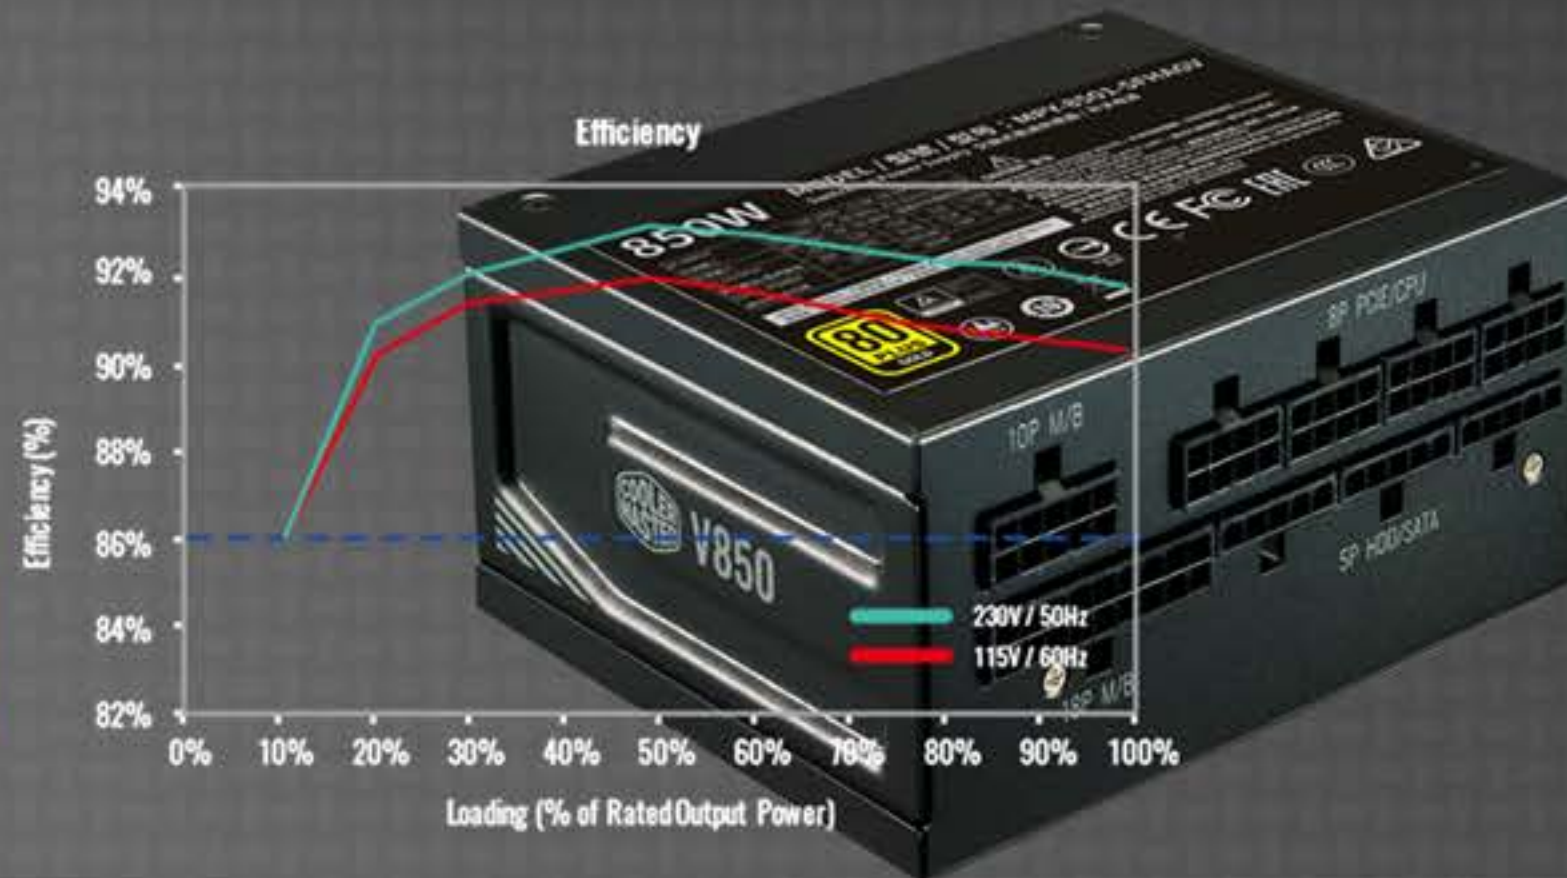

UNRESTRICTED COOLING

Holds up to 7 fans. 5 sides of open ventilation. Fits CPU coolers up to 155mm tall or up to 280mm long radiators.

SFX FORM FACTOR

First in market high-quality 850 watt PSU. Perfect for SFX system builds with your mini-ITX motherboard.