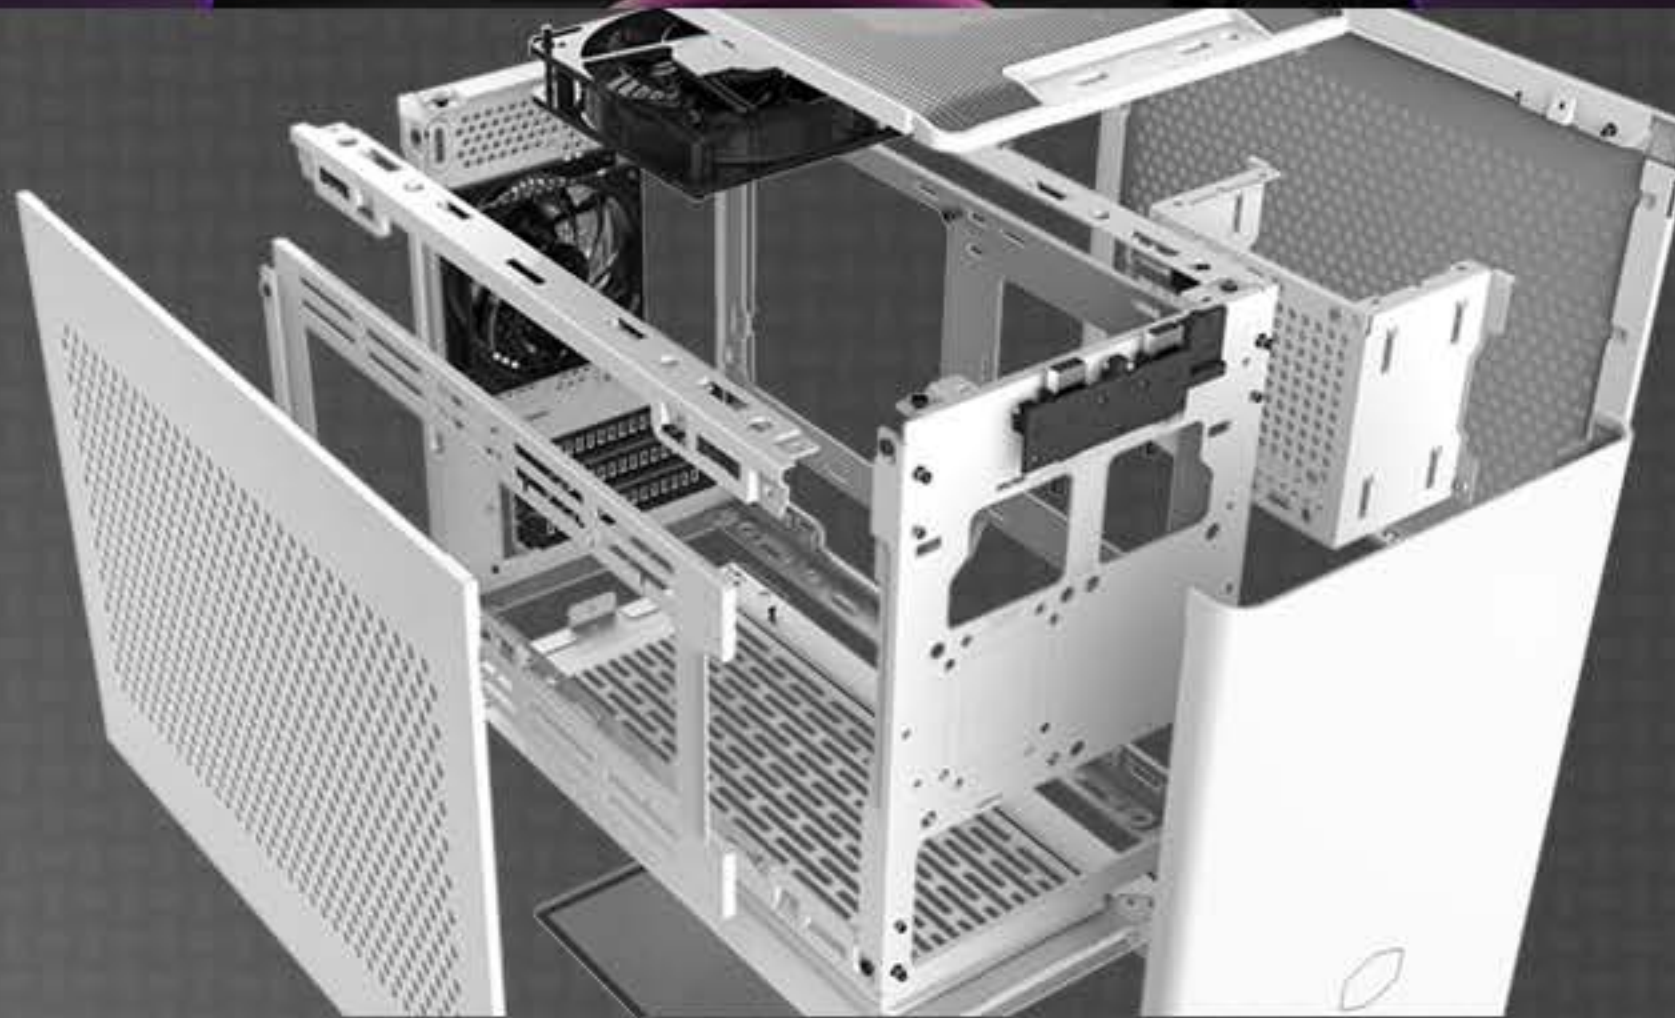

Make It Yours.

360 DEGREE ACCESSIBILITY

Every panel and frame part can be dismantled to allow advanced disassembly and 360 degrees of access to work on components.

MASTERBOX NR200 SERIES
MCB-NR200-KNNN-S00
MCB-NR200-WNNN-S00

UNRESTRICTED COOLING

Holds up to 7 fans. 5 sides of open ventilation. Fits CPU coolers up to 155mm tall or up to 280mm long radiators.

SFX FORM FACTOR

First in market high-quality 850 watt PSU. Perfect for SFX system builds with your mini-ITX motherboard.