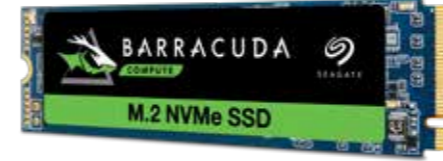

BarraCuda Fast SSD

Boot games, transfer files, and stream stored videos to your computer faster with a portable USB-C SSD offering speeds of up to 540 MB/s, huge space, and illuminated LED style.

FireCuda Gaming SSD

FireCuda Gaming Dock

Meet the 4 TB storage hub that connects your entire battlestation via Thunderbolt 3 and offers customisable LEDs plus an upgradeable FireCuda NVMe SSD slot for crazy-fast speeds.

UPGRADE

Speed and capacity for your PC.

BarraCuda 120

Upgrade your PC's dependability, speed, efficiency, and cost effectiveness with our new 2.5-inch SATA SSD featuring a next-gen controller and the latest 3D TLC NAND technology.

BarraCuda 510

With speeds 6x faster than SATA and 1.8M hours MTBF, this SSD helps you seamlessly boot up, access data, load media, open applications, and transfer files on your ultra-thin laptop, mini PC or desktop PC.