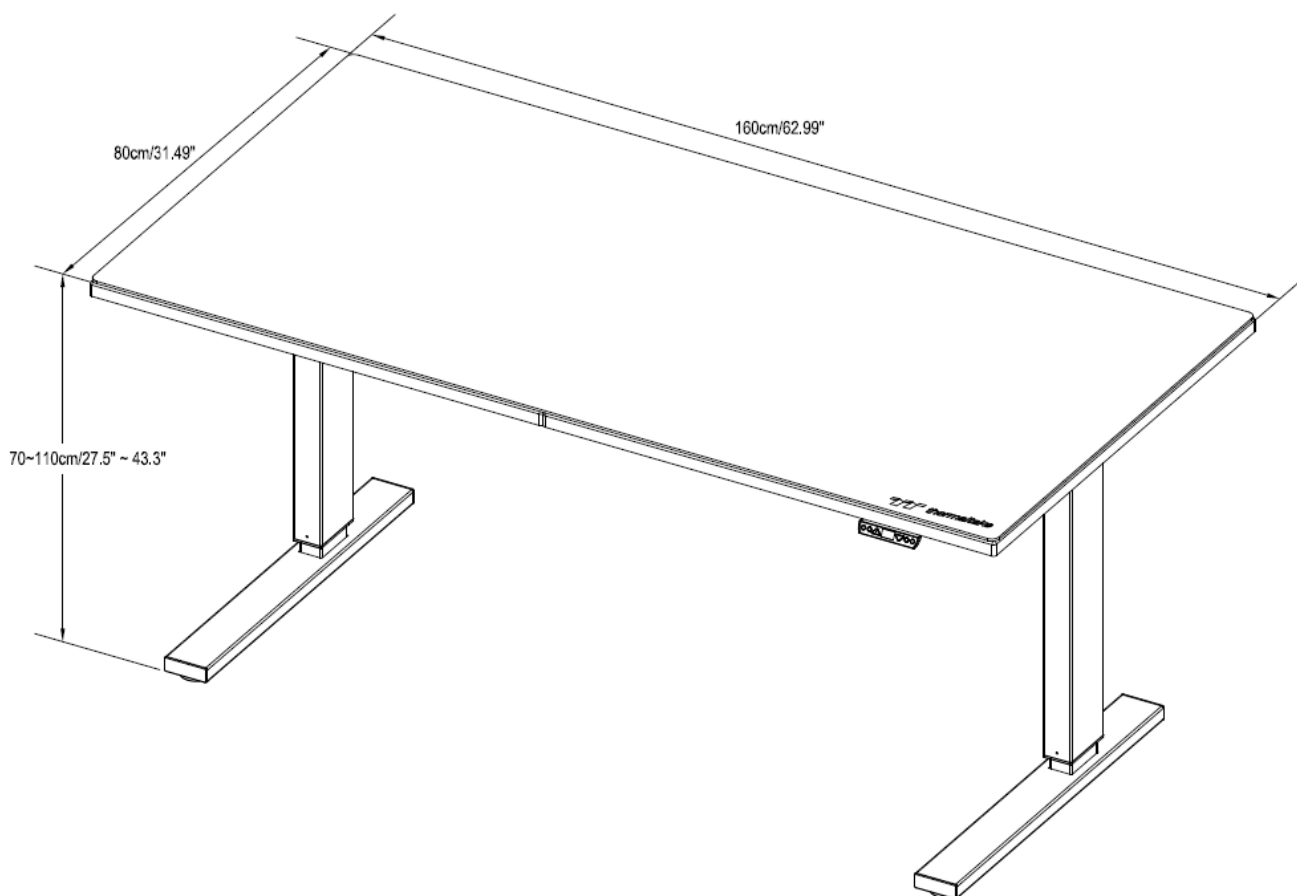

Product Position : Professional Gaming Desk

MAX :150kg/330lb

Desktop-2.5cm

MDF P2 desktop - premium material with anti-scratch / high-pressure Laminate

Cable management

Easy and convenient to sort out your cable for keeps your workspace clutter-free.

TOUGHDESK 300 RGB Gaming Desk

Product Name : TOUGHDESK 300

Product NO : GGD-EDN-BKEINX-01

Product Position : Professional Gaming Desk

DIMENSION

Size	160cm(L) x 80cm(W) 62.99"(L) x 31.49"(W)
Height range	70cm ~ 110cm 27.5" ~ 43.3"