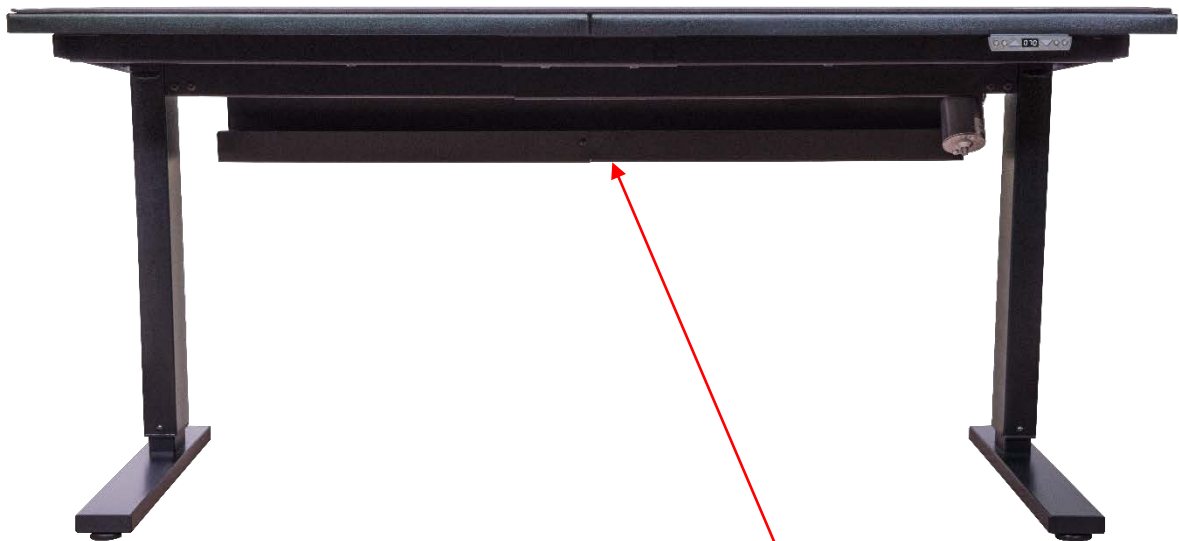

TOUGHDESK 300 RGB Gaming Desk

Product Name : TOUGHDESK 300

Product NO : GGD-EDN-BKEINX-01

Product Position : Professional Gaming Desk

FEATURES

- Allows for multi-monitor gaming setup
- Height adjustable from 27.5" to 43.3" (without desktop thickness)
- Quiet motor for added strength and stability
- 4 level profile programmable controller makes each transition quick and easy
- Cable management system that keeps your workspace clutter-free.
- Heavy duty frame boasts a weight capacity of 330 pounds
- Full surface RGB mouse pad included
- Desk Dimension : 160 (L) x 80(W) cm / 62.9"(L) x 31.4"(W)
- Board MATERIAL : MDF P2(Medium Density Fiberboard)

TOUGHDESK 300 RGB Gaming Desk

Product Name : TOUGHDESK 300

Product NO : GGD-EDN-BKEINX-01

Product Position : Professional Gaming Desk

ALL NEW TECH

Electric adjustable height

Full surface mouse pad design

Max load: 150kg

Motor
Max load: 150kg / 330lb

Steel-constructed frame
Max stability

Digital Control Box
4 level profile memory controller

TOUGHDESK 300 RGB Gaming Desk

Product Name : TOUGHDESK 300

Product NO : GGD-EDN-BKEINX-01

Product Position : Professional Gaming Desk

MAX :150kg/330lb

Desktop-2.5cm

MDF P2 desktop - premium material with anti-scratch / high-pressure Laminate

Cable management

Easy and convenient to sort out your cable for keeps your workspace clutter-free.