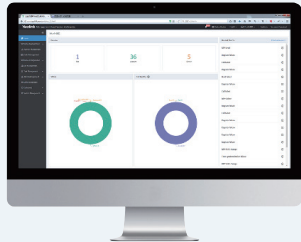

YEALINK SOFTWARE

Enhance Your Experience with Yealink

[Yealink Room Connect](#)

YRC is available for the management of multiple Yealink Room devices, including Microphones, Speakers, and Cameras. All the settings and firmware upgrade can be done through Yealink Room Connect.