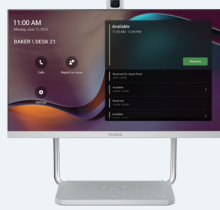

DeskVision A24