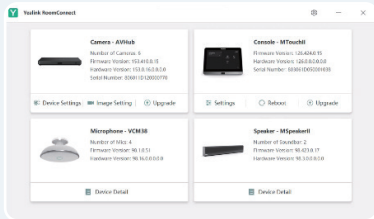

YEALINK SOFTWARE

Enhance Your Experience with Yealink

[Yealink Room Connect](#)

YRC is available for the management of multiple Yealink Room devices, including Microphones, Speakers, and Cameras. All the settings and firmware upgrade can be done through Yealink Room Connect.