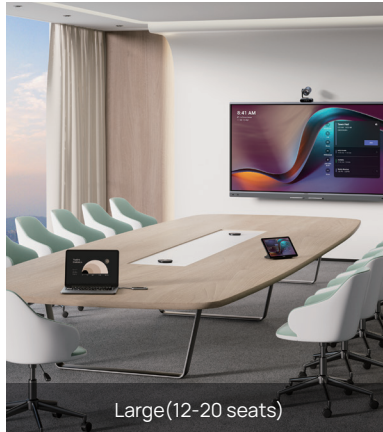

Small (3-7 seats)

Large (12-20 seats)