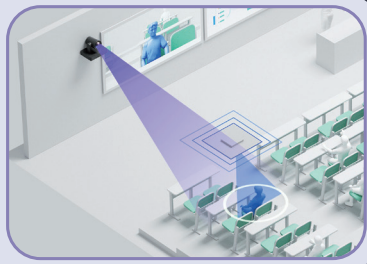

Transform your ProAV Spaces with Yealink's MVC+Skysound

Especially when paired with our SkySound audio solution, Yealink delivers a comprehensive, intelligent solution for complex meeting rooms, providing a fully integrated audio-visual meeting experience.

ProSound + ProVision+ProAI = Pro Experience

Intelligent Mic-camera Integration

Delivering a smarter, more engaging meeting experience.

Sound Source Localization

Delivering an all-in-one, real-time, and precise speaker-tracking solution.