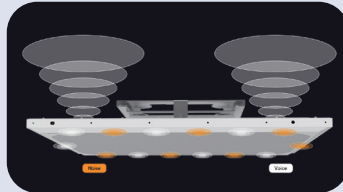

AI Sound Optimization

Enjoy crystal-clear audio, no matter the room size or environment.