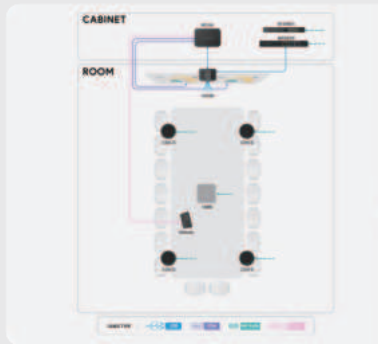

RECOMMENDED SPACE DESIGN

MEDIUM ROOM

MVC860 | CM20 | CS10x2

LARGE ROOM

MVC860 | CM50 | CS10-Dx4 | AP08

BOARD ROOM

MVC S90 | CM50x2 | CS10-Dx6 | AP08

TRAINING ROOM