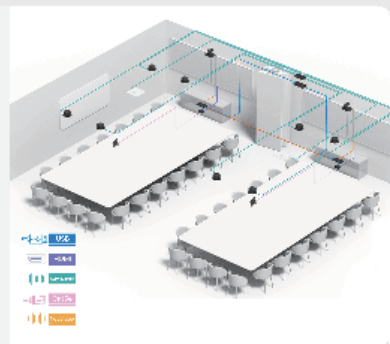

DIVISIBLE ROOM

MVC S90x2 | CM50x2 | CS10-Dx8 | AP08 | YPS20 | 3rd Party Handhold Microphone

* Expert Consultation Advised: To ensure our training and divisible room configurations meet your specific requirements, we recommend reaching out to our team.