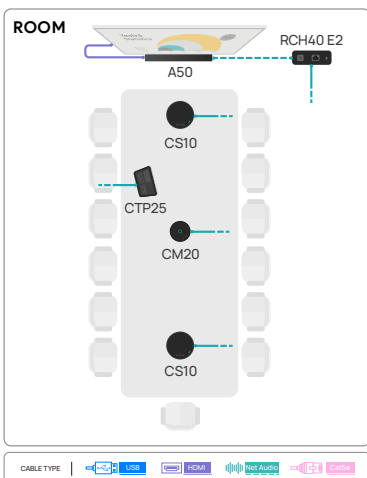

CRYSTAL CLEAR, HIGH FIDELITY

AI-Powered Beamforming Ceiling Microphone

Tailored Offers for Your Region

CM20

- Advanced Microphone Array
- Intelligent Audio Processing
- Superior Coverage
- Smart Tracking & Easy Deployment

Yealink CM20 Ceiling Microphone

CM-20 + CS-10 + RCH40 E2 = No dsp needed

Integration with Yealink MTR Solution
Best for Medium-Sized and Large AV Environments

No more repeated checks and coordination. Enjoy seamless integration of **Yealink MTR**, audio, and integrated control.

CM20 + A50

MeetingBar A50 must be running on version 289.320.0.31 or later.