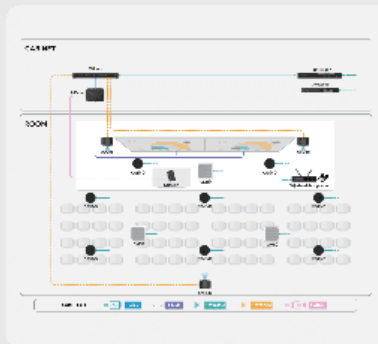

TRAINING ROOM

MVC S90 | CM50x3 | CS10-Dx8 | AP08 | 3rd Party Handhold Microphone