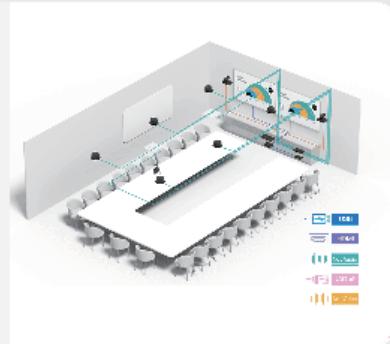

BOARD ROOM

MVC S90 | CM50x2 | CS10-Dx6 | AP08