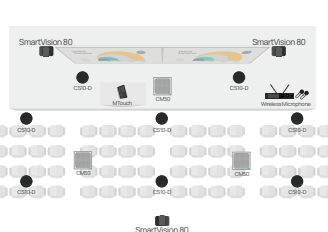

MTR

MVC S98
(SmartVision 80/
MCore4/AVHUB)

AUDIO

2 CM50, 8 CS10-D, AP08

ACCESSORIES

YPS20, AV Switch,
Wireless Microphone

TRAINING ROOM

AI Director for Dynamic Multi-Cam Tracking
Crystal Clear Sound with AI Echo Cancellation
Customizable Audio Pickup for VIP Zone
Seamless Integration with Third-Party Audio Devices