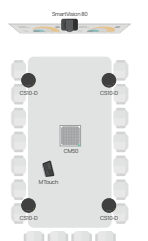

Transform your ProAV Spaces with Yealink's MVC+Skysound

Especially when paired with our SkySound audio solution, Yealink delivers a comprehensive, intelligent solution for complex meeting rooms, providing a fully integrated audio-visual meeting experience.

ProSound + ProVision+ProAI = Pro Experience

Intelligent Mic-camera Integration

Delivering a smarter, more engaging meeting experience.

Sound Source Localization

Delivering an all-in-one, real-time, and precise speaker-tracking solution.

AI-powered IntelliFocus+ AI Director Intelliframe

No more jittery video, just like having a director on set.

AI Sound Optimization

Enjoy crystal-clear audio, no matter the room size or environment.

ROOM DESIGNER

Setting up your meeting room has never been easier.

ProAV Perfected: The Right Package for Every Big Room

BOARDROOM

Complete Integration with Speaker Tracking
Crystal Clear Audio with AI Noise Cancellation
Customizable Pickup for VIP Areas

MTR

MVC S98
(SmartVision 80/
MCore4/AVHUB)

AUDIO

2 CM50, 6 CS10-D, AP08

ACCESSORIES

AV Switch

DIVISIBLE ROOM

Save Time & Costs and Auto-Adaption System Design
Automated Room Status Detection
Adaptive Audio for Optimized Sound

MTR

MVC S98
(SmartVision 80/
MCore4/AVHUB)

AUDIO

2 CM50, 8 CS10-D, AP08

ACCESSORIES

YPS20, AV Switch,
Wireless Microphone

TRAINING ROOM

AI Director for Dynamic Multi-Cam Tracking
Crystal Clear Sound with AI Echo Cancellation
Customizable Audio Pickup for VIP Zone
Seamless Integration with Third-Party Audio Devices

MTR

MVC S98
(SmartVision 80/
MCore4/AVHUB)

AUDIO

3 CM50, 8 CS10-D, AP08

ACCESSORIES

AV Switch, Wireless
Microphone