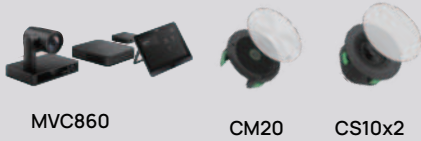

RECOMMENDED SPACE DESIGN

MEDIUM ROOM

MVC860 | CM20 | CS10x2