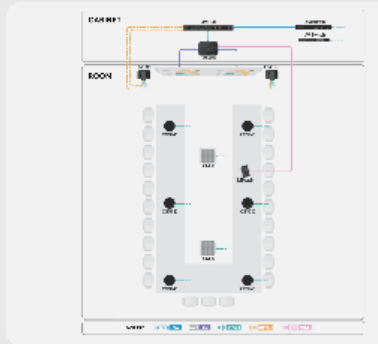

BOARD ROOM

MVC S90 | CM50x2 | CS10-Dx6 | AP08