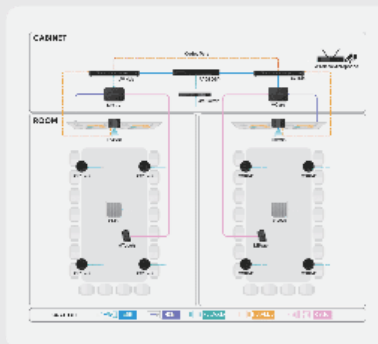

DIVISIBLE ROOM

MVC S90x2 | CM50x2 | CS10-Dx8 | AP08 | YPS20 | 3rd Party Handhold Microphone

* Expert Consultation Advised: To ensure our training and divisible room configurations meet your specific requirements, we recommend reaching out to our team.