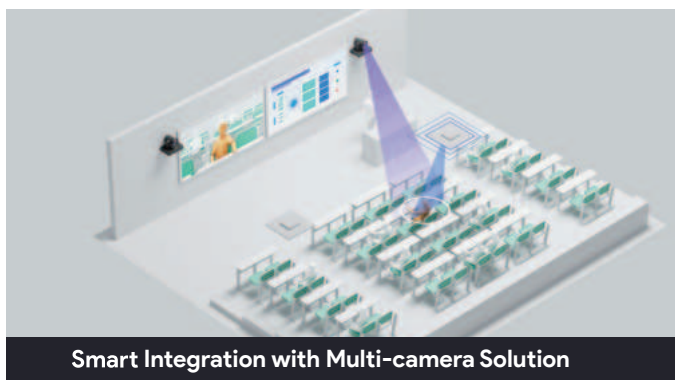

The automatic design tool and intelligent configuration features streamline deployment, making it efficient for most spaces.

Smart integration with multi-camera solution

SkySound integrates seamlessly with Yealink's MTR systems, providing a real-time, precise speaker-tracking experience.