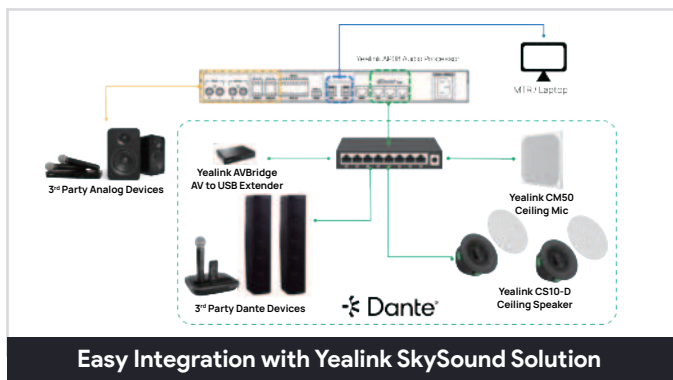

YPS20

SkySound, a Microsoft Teams Certified Pro Ceiling Audio System, delivers outstanding audio performance with AI-powered design and deployment. As a key component of Yealink's comprehensive one-stop AV solution, it integrates effortlessly with Yealink's MTR systems, providing an ideal solution for various scenarios.

One-stop, full-scenario Teams Room

No more repeated checks and coordination. Enjoy seamless integration of Yealink MTR, audio, and integrated control, covering standard large rooms, training rooms, and divisible spaces.

Premium audio quality

SkySound solutions provide premium, clear, and crisp audio quality while seamlessly integrating with the Dante/AES67 ecosystem for ultra-low latency and stable transmission.

Intelligent design and deployment

The automatic design tool and intelligent configuration features streamline deployment, making it efficient for most spaces.

Smart integration with multi-camera solution

SkySound integrates seamlessly with Yealink's MTR systems, providing a real-time, precise speaker-tracking experience.