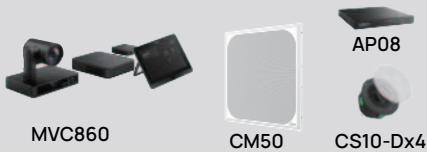

RECOMMENDED SPACE DESIGN

MEDIUM ROOM

MVC860 | CM20 | CS10x2

LARGE ROOM

MVC860 | CM50 | CS10-Dx4 | AP08

BOARD ROOM

MVC S90 | CM50x2 | CS10-Dx6 | AP08

TRAINING ROOM