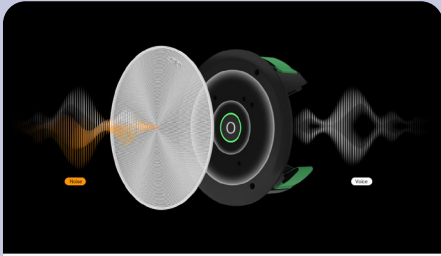

AI Noise Reduction

Built-in AI algorithms actively reduce background noise for crystal-clear communication.