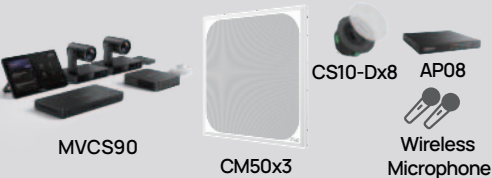

TRAINING ROOM

MVC S90 | CM50x3 | CS10-Dx8 | AP08 | 3rd Party Handhold Microphone