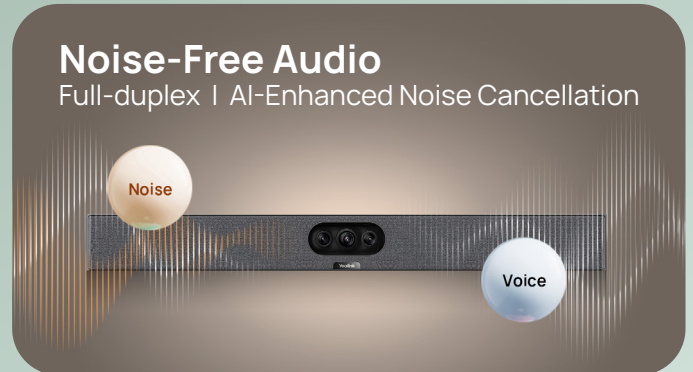

Wide View for Compact Space

Powerful Camera AI IntelliFocus | Video Fence

Noise-Free Audio

Full-duplex | AI-Enhanced Noise Cancellation

Get More with One Plug

FUTURE-PROOF SECURITY

MeetingBar A25, based on Android 13, supports the **Microsoft Device Ecosystem Platform (MDEP)**, ensuring a future-proof and secure meeting experience that effectively combats malicious attacks and data leaks.

Secure Boot

Hardware Attestation

Microsoft PKI

Secure Pairing

Built on
Microsoft Device Ecosystem Platform

Android 13

Yealink

BIG IMPACT FOR BIGGER SPACES