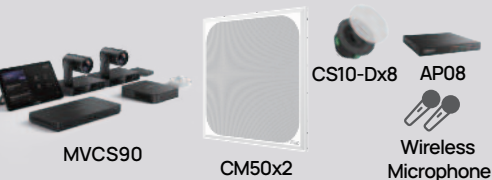

DIVISIBLE ROOM

MVC S90x2 | CM50x2 | CS10-Dx8 | AP08 | YPS20 | 3rd Party Handhold Microphone

* Expert Consultation Advised: To ensure our training and divisible room configurations meet your specific requirements, we recommend reaching out to our team.