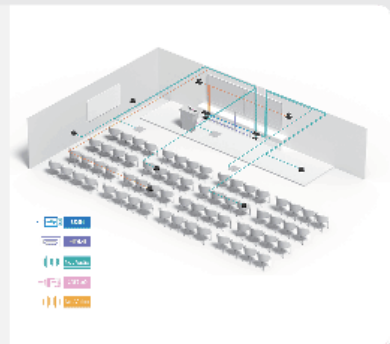

TRAINING ROOM

MVC S90 | CM50x3 | CS10-Dx8 | AP08 | 3rd Party Handhold Microphone