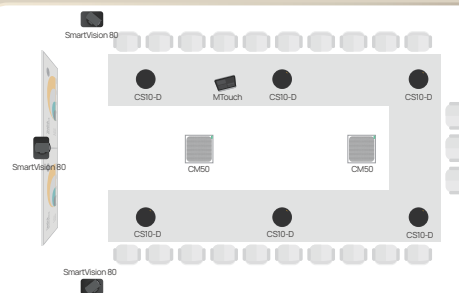

Setting up your meeting room has never been easier.

ProAV Perfected: The Right Package for Every Big Room

BOARDROOM

Complete Integration with Speaker Tracking
Crystal Clear Audio with AI Noise Cancellation
Customizable Pickup for VIP Areas