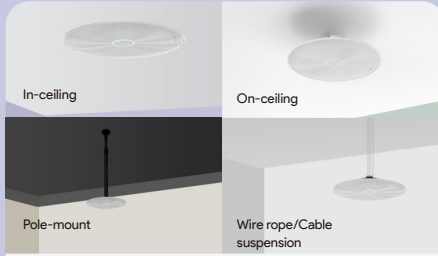

Easy Deploy

Minimal setup required – deploy in minutes with automatic pairing and configuration.