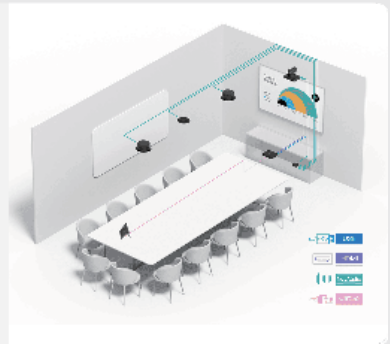

RECOMMENDED SPACE DESIGN

MEDIUM ROOM

MVC860 | CM20 | CS10x2