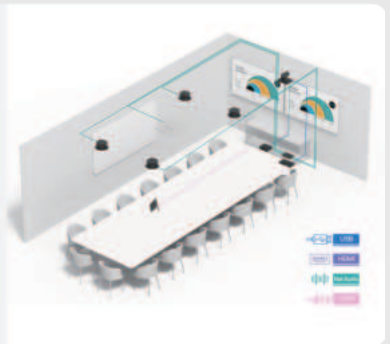

LARGE ROOM

MVC860 | CM50 | CS10-Dx4 | AP08