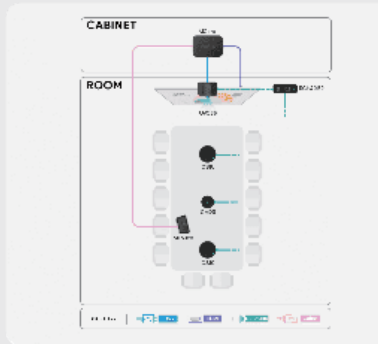

RECOMMENDED SPACE DESIGN

MEDIUM ROOM

MVC860 | CM20 | CS10x2