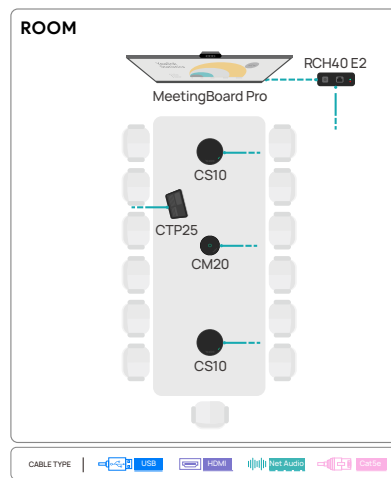

CM20 + MeetingBoard Pro

MeetingBoard Pro must be running on version 286.413.0.30 or later.