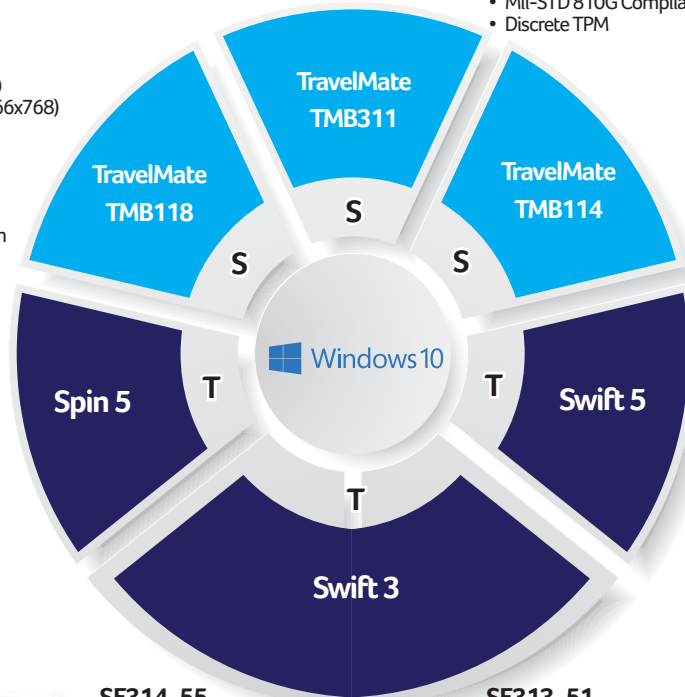

S: Student device
T: Teacher device

TMB311R

- Windows® 10 Pro
- Intel® Celeron® N4120/N4020
- Clamshell Display: Matte 1366 x 768
- Convertible Touch Display: 1920 x 1080 / 1366 x 768
- 8GB/4GB DDR3L SDRAM
- 128GB/64GB eMMC
- Integrated Intel® HD Graphics
- Spill Resistant, EDU anchored keyboard
- AC WLAN, Bluetooth®, Webcam with camera shutter
- Full functional Type C
- Battery Level Indicator
- Up to 12 hours of battery life
- Mil-STD 810G Compliant
- Discrete TPM

TMB114-21

- Windows® 10 Pro
- AMD A4-9120C
- 14" (1366 x 768)
- 4GB DDR4 SDRAM
- 64GB eMMC
- AMD Radeon™ Graphics
- SD™ card reader
- AC WLAN, Bluetooth®, Webcam
- Up to 10 hours of battery life
- Mil-STD 810G Compliant
- Discrete TPM

SF514-52TP

- Windows® 10 Pro
- Intel® Core™ i7-8550U/i5-8250U
- 14" (1920 x 1080) Multi-Touch, IPS display
- 16GB/8GB DDR4 SDRAM
- 512GB/256GB SSD
- 802.11 ac 2x2 MU-MIMO WLAN,
- Bluetooth® 4.0, webcam
- Up to 8 hours of battery life
- Windows Hello Fingerprint enabled, ultra slim at just under 0.6 inches and 2.2 lb
- Backlit keyboard
- Discrete TPM