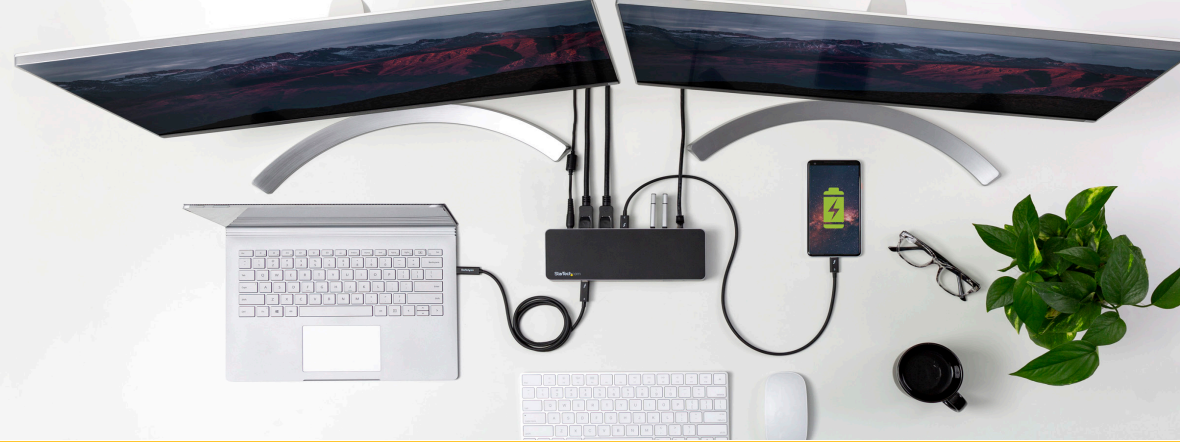

Top Mid-Market Products

TB3DK2DPPD

Thunderbolt 3 Dual-4K Laptop Dock with Power Delivery

Connect your Thunderbolt 3 equipped MacBook Pro or Windows laptop to two 4K monitors and peripherals, plus power and charge as you work

DK30CH2DPPD

USB-C Triple-4K Monitor Laptop Dock - Power Delivery 2.0 (up to 60W)

Create an Ultra HD workstation with four displays, by adding three external 4K monitors to your laptop through USB Type-C (5Gbps), plus power and charge your laptop

TB3DOCK2DPPD

Thunderbolt 3 Dual-4K Laptop Dock - PD - USB-C

Transform your Thunderbolt 3 equipped MacBook Pro or Windows® laptop into a dual-4K workstation with up to 40Gbps of throughput

DKT30CSDHPD

USB-C Multiport Adapter with SD Card Reader - 2 x USB 3.0

Add more connectivity to your MacBook or other USB-C laptop, with 4K video, Gigabit Ethernet, two USB 3.0 ports and an SD card reader, plus power and charge as you work

ST4300MINU3B

Portable 4-Port USB 3.0 Mini Hub