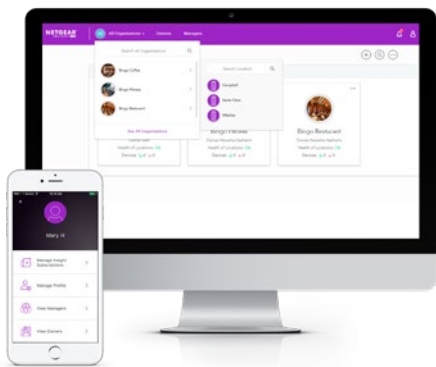

orbi™ PRO

Better WiFi for Business.  
Everywhere.

Maximize your WiFi speeds to every  
inch of your business and beyond