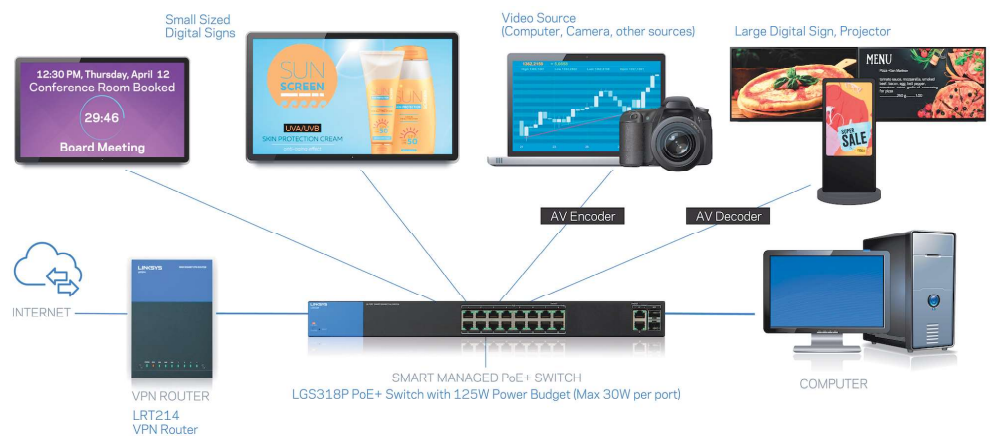

LINKSYS®

Dependable performance and flexible power delivery ensure digital signs can be deployed anywhere.

For additional information contact:

Name

Mark Rodenhaus

E Email: Mark.Rodenhaus@belkin.com

P Phone: 716-430-7533

W Website: belkinbusiness.com